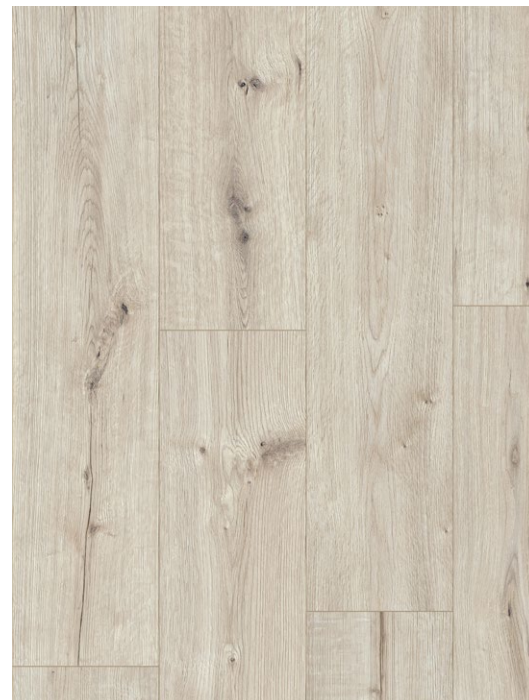

RESIST SPILLS  
UP TO 48H

Choice 4V Modena Oak Select

**Barletta Oak Rustic** 54978  
1285 x 280 x 8 mm / str. wood gloss

**Avinion Oak Rustic** 54979  
1285 x 280 x 8 mm / str. wood matt

**Viviero Oak Rustic** 54980  
1285 x 280 x 8 mm / str. wood matt