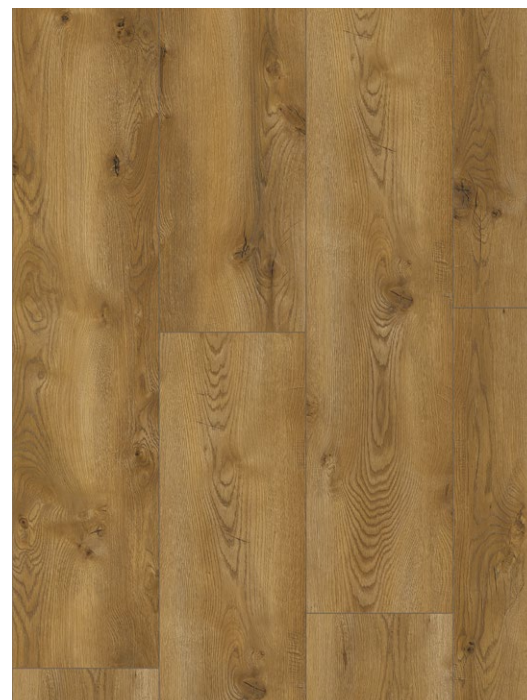

Monteverdi Oak 63111
1285 x 280 x 8 mm / str. synchro