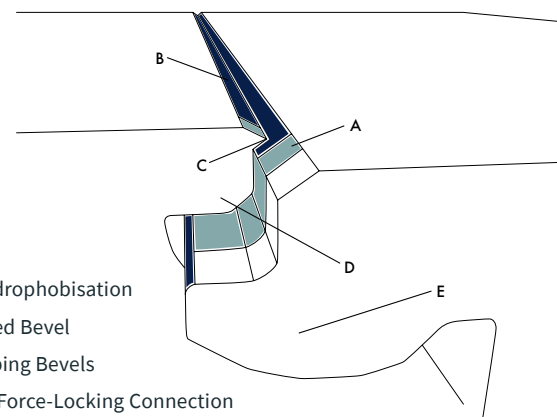

Water resistant laminate flooring with megaloc aqua protect is easy to install and gives you full protection.

The unique system provides reliable water resistance by preventing water from entering the joints.